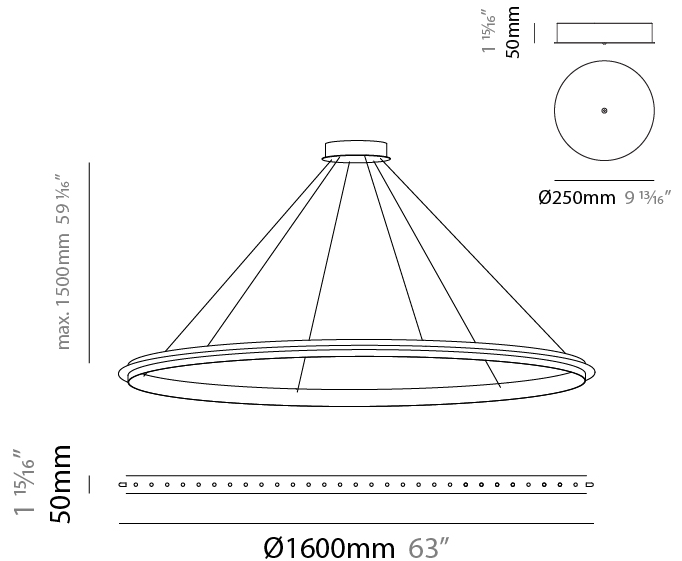

D101827-

base number	LED	Color	Finish
	Dimming	Temperature	Options

1. To build a product code in our configurator select the specify button on the base model # product page
2. To build a manual product code on this datasheet choose from the options listed below in blue font and add the suffix to the base model #

GENERAL

Series: Citadel
Subseries: Citadel 1 Ring
Brand: Quasar
Division: Design
Mounting Type: Suspension
Mounting Location: Ceiling
Subcategory: Ambient

PHYSICAL

Shape: Round
Diameter (mm): 1600
Diameter (in): 63
Height (mm): 50
Height (in): 1 15/16
Max. Overall Height (mm): 1550
Max. Overall Height (in): 61
Light Distribution: Omnidirectional
Weight (kg): 7
Weight (lbs): 15.43
Fixture Finish: NIC / BRA / BBR
Fixture Material: Metal
Cable Details: 1500mm Cable

ELECTRICAL

Number of Lamps: 100
Lamp Type: LED Retrofit
Input Wattage (W): 33
Bulb Included: Bulb Included
Max. Wattage Per Lamp (W): 0.33
Lamp Base: E10
Dimming: Phase Dimming (120Vac Only)
Driver Included: Yes
Driver Location: Integrated
Driver Type: Constant Voltage - Universal
Driver Class: Class 2
Input Voltage (V): 120 - 277
Output Voltage (V): 12
Lamp Voltage (V): 12
Upon Request: Integral: 0-10Vdc dimming

LED

Color Temperature (°K): 2600 / 3000 / 3500
Max. Delivered Lumen (lm): 2300 (2600K)
CRI: >90 CRI
Lamp Life (hrs): 50000

OPTICAL

RATINGS AND CERTIFICATIONS

Certified By: Certified for North American Standards
IP rating: IP20