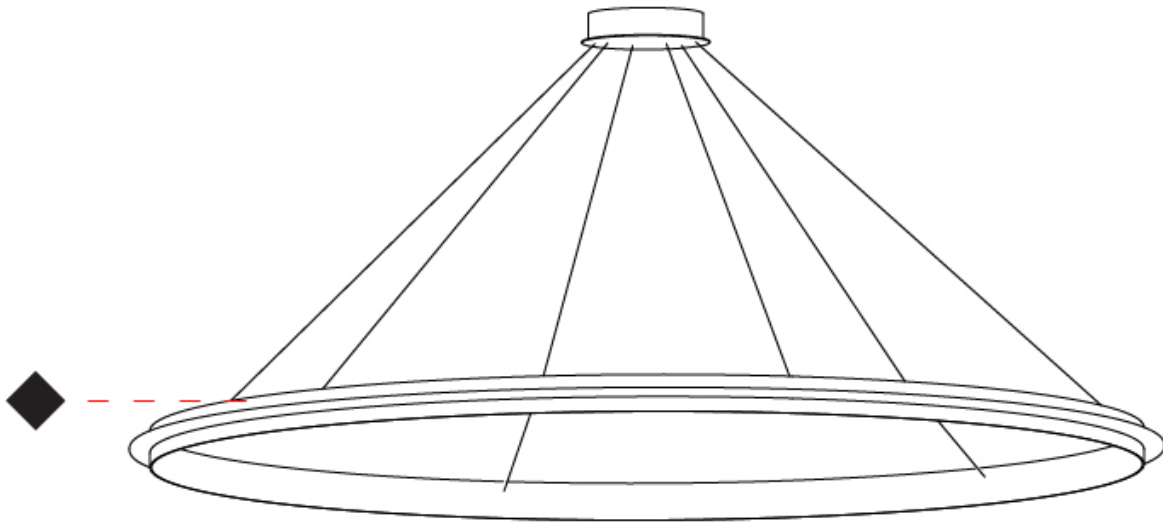

CITADEL 1 RING SUSPENSION

D101829-

PROJECT _____

TYPE _____

SPECIFIER _____

QUANTITY _____

DATE _____