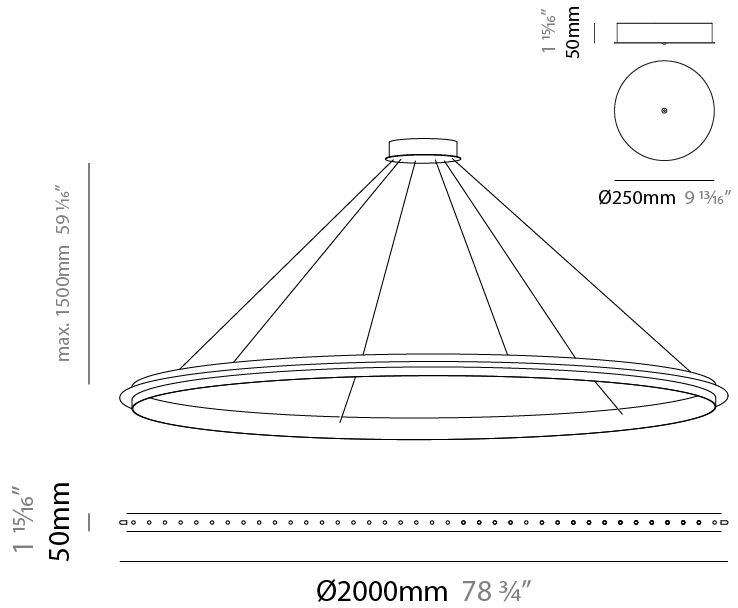

1. To build a product code in our configurator select the specify button on the base model # product page
2. To build a manual product code on this datasheet choose from the options listed below in blue font and add the suffix to the base model #

GENERAL

Series: Citadel
Subseries: Citadel 1 Ring
Brand: Quasar
Division: Design
Mounting Type: Suspension
Mounting Location: Ceiling
Subcategory: Ambient

PHYSICAL

Shape: Round
Diameter (mm): 2000
Diameter (in): 78 3/4
Height (mm): 50
Height (in): 1 15/16
Max. Overall Height (mm): 1550
Max. Overall Height (in): 61
Light Distribution: Omnidirectional
Weight (kg): 8
Weight (lbs): 17.64
Fixture Finish: NIC / BRA / BBR
Fixture Material: Metal
Cable Details: 1500mm Cable

ELECTRICAL

Number of Lamps: 126
Lamp Type: LED Retrofit
Input Wattage (W): 41.58
Bulb Included: Bulb Included
Max. Wattage Per Lamp (W): 0.33
Lamp Base: E10
Dimming: Phase Dimming (120Vac Only)
Driver Included: Yes
Driver Location: Integrated
Driver Type: Constant Voltage - Universal
Driver Class: Class 2
Input Voltage (V): 120 - 277
Output Voltage (V): 12
Lamp Voltage (V): 12
Upon Request: Integral: 0-10Vdc dimming

LED

Number of LEDs: 126
Color Temperature (°K): 2600 / 3000 / 3500
Max. Delivered Lumen (lm): 2898 (2600K)
CRI: >90 CRI
Lamp Life (hrs): 50000

OPTICAL

RATINGS AND CERTIFICATIONS

Certified By: Certified for North American Standards
IP rating: IP20