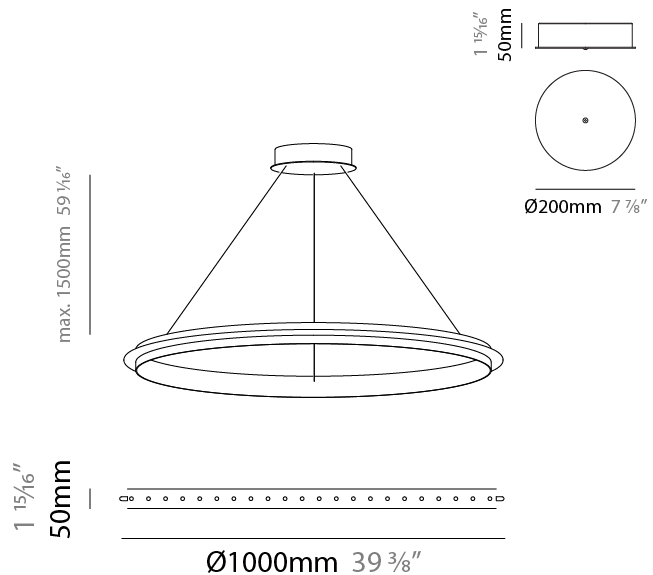

base number	LED	Color	Finish
	Dimming	Temperature	Options

1. To build a product code in our configurator select the specify button on the base model # product page
2. To build a manual product code on this datasheet choose from the options listed below in blue font and add the suffix to the base model #

GENERAL

Series: Citadel
Subseries: Citadel 1 Ring
Brand: Quasar
Division: Design
Mounting Type: Suspension
Mounting Location: Ceiling
Subcategory: Ambient

PHYSICAL

Shape: Round
Diameter (mm): 1000
Diameter (in): 39 3/8"
Height (mm): 50
Height (in): 1 15/16"
Max. Overall Height (mm): 1550
Max. Overall Height (in): 61
Light Distribution: Omnidirectional
Weight (kg): 4
Weight (lbs): 8.82
Fixture Finish: NIC / BRA / BBR
Fixture Material: Metal
Cable Details: 1500mm Cable

ELECTRICAL

Number of Lamps: 60
Lamp Type: LED Retrofit
Input Wattage (W): 19.8
Bulb Included: Bulb Included
Max. Wattage Per Lamp (W): 0.33
Lamp Base: E10
Dimming: Phase Dimming (120Vac Only)
Driver Included: Yes
Driver Location: Integrated
Driver Type: Constant Voltage - Universal
Driver Class: Class 2
Input Voltage (V): 120 - 277
Output Voltage (V): 12
Lamp Voltage (V): 12
Upon Request: Integral: 0-10Vdc dimming

LED

Color Temperature (°K): 2600 / 3000 / 3500
Max. Delivered Lumen (lm): 1380 (2600K)
CRI: >90 CRI
Lamp Life (hrs): 50000

OPTICAL

RATINGS AND CERTIFICATIONS

Certified By: Certified for North American Standards
IP rating: IP20