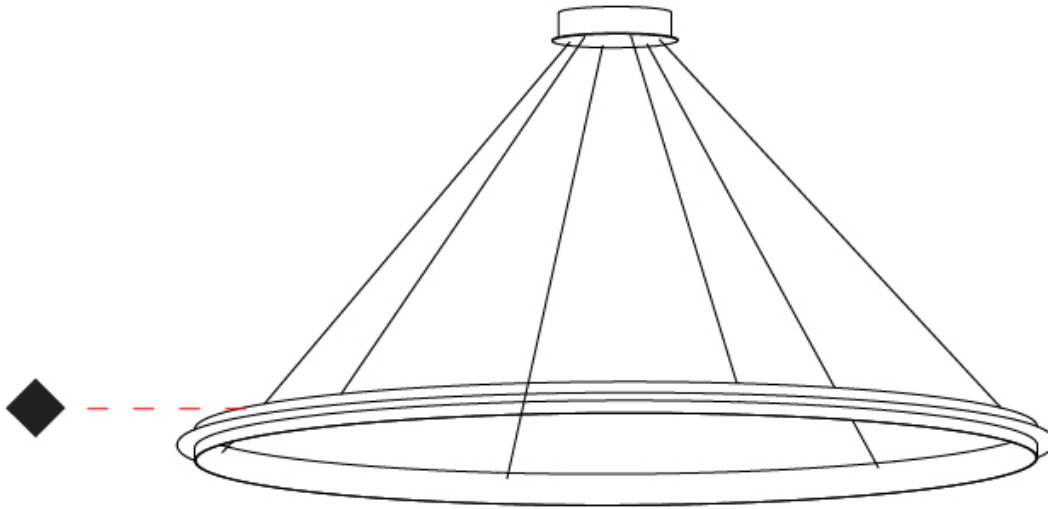

CITADEL 1 RING SUSPENSION

D101828-

PROJECT

TYPE

SPECIFIER

QUANTITY

DATE