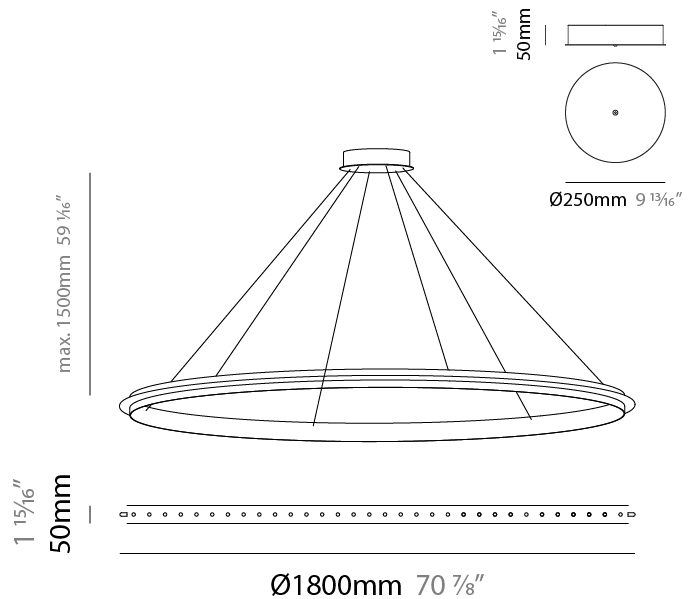

base number	LED Dimming	Color Temperature	Finish Options

1. To build a product code in our configurator select the specify button on the base model # product page
2. To build a manual product code on this datasheet choose from the options listed below in blue font and add the suffix to the base model #

GENERAL

Series: Citadel
Subseries: Citadel 1 Ring
Brand: Quasar
Division: Design
Mounting Type: Suspension
Mounting Location: Ceiling
Subcategory: Ambient

PHYSICAL

Shape: Round
Diameter (mm): 1800
Diameter (in): 70 7/8
Height (mm): 50
Height (in): 1 15/16
Max. Overall Height (mm): 1550
Max. Overall Height (in): 61
Light Distribution: Omnidirectional
Weight (kg): 7
Weight (lbs): 15.43
Fixture Finish: NIC / BRA / BBR
Fixture Material: Metal
Cable Details: 1500mm Cable

ELECTRICAL

Number of Lamps: 113
Lamp Type: LED Retrofit
Input Wattage (W): 37.29
Bulb Included: Bulb Included
Max. Wattage Per Lamp (W): 0.33
Lamp Base: E10
Dimming: Phase Dimming (120Vac Only)
Driver Included: Yes
Driver Location: Integrated
Driver Type: Constant Voltage - Universal
Driver Class: Class 2
Input Voltage (V): 120 - 277
Output Voltage (V): 12
Lamp Voltage (V): 12
Upon Request: Integral: 0-10Vdc dimming

LED

Color Temperature (°K): 2600 / 3000 / 3500
Max. Delivered Lumen (lm): 2599 (2600K)
CRI: >90 CRI
Lamp Life (hrs): 50000

OPTICAL

RATINGS AND CERTIFICATIONS

Certified By: Certified for North American Standards
IP rating: IP20